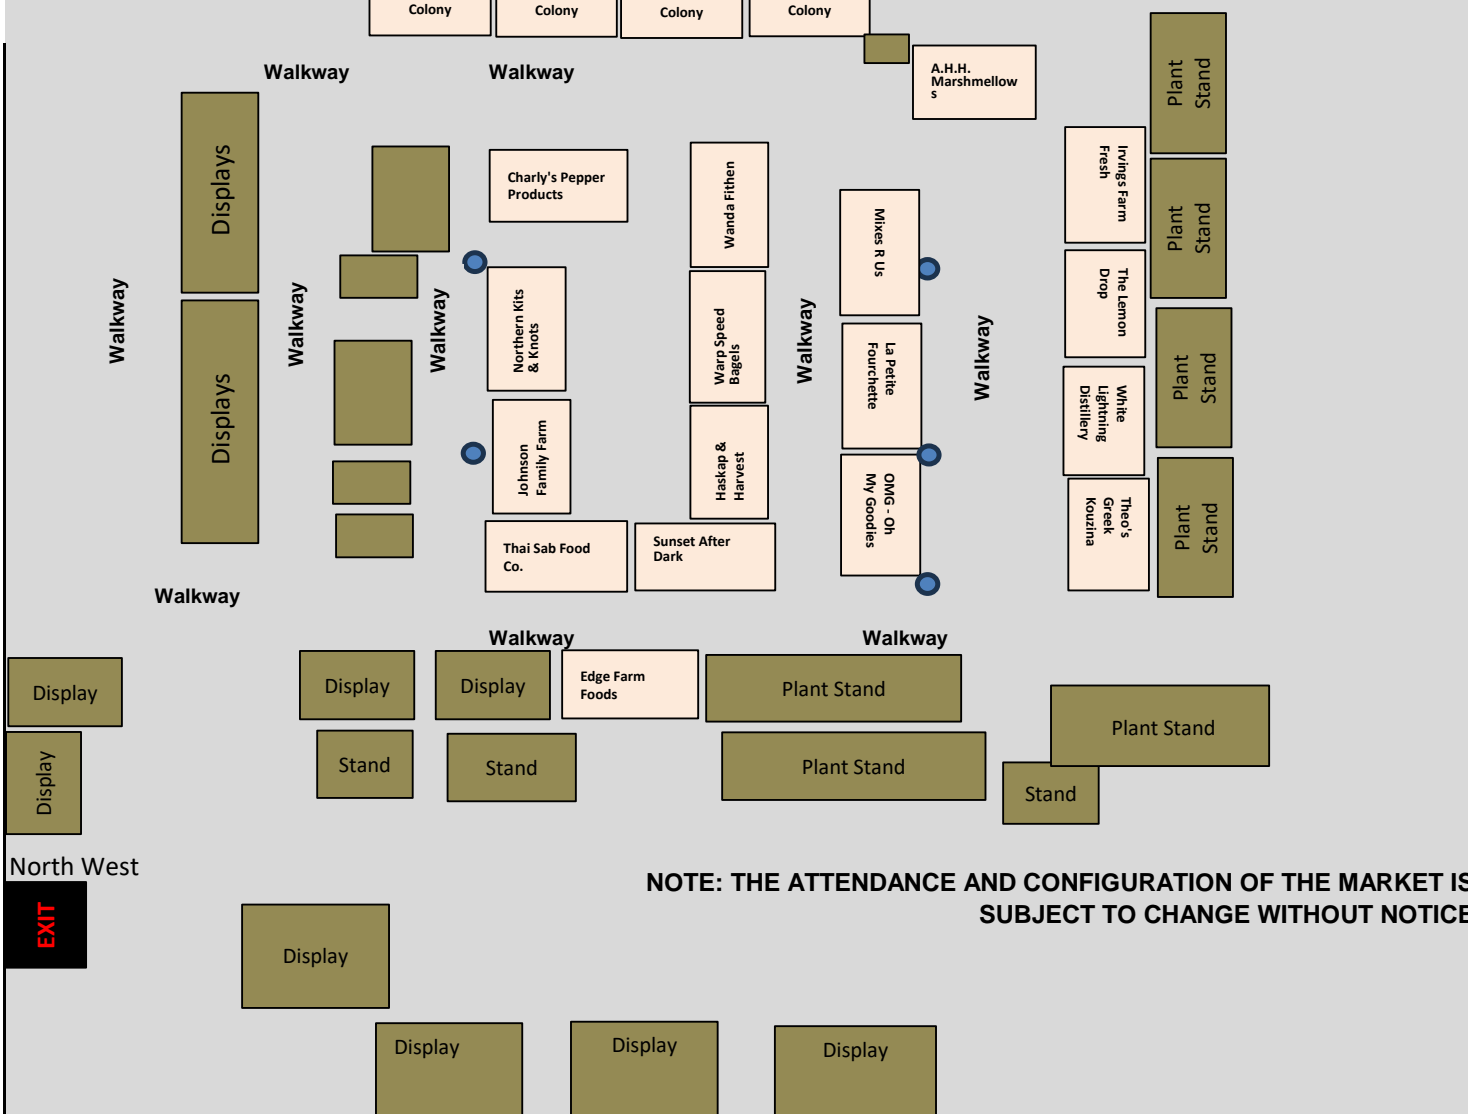

<<< Greenhouse **EMPLOYEE Access ONLY**

**EAST**

Bay 1

Bay 2

**EXIT**

04-Apr-24

< North East

ATTENDANCE	
A.H.H Marshmallows	1
Charly's Pepper Products	2
Courtney Bakes Cookies	3
<b>ABSENT</b>	
Edge Farm Foods	4
Haskap and Harvest	5
Holden Colony	6
Irvings Farm Fresh Ltd.	7
Johnson Family Farm	8
La Petite Fourchette	9
Mixes 'R' Us	10
Northern Knits & Knots	11
OMG - Oh My Goodies!	12
Sunset After Dark	13
Thai Sab Food Company	14
The Lemon Drop	15
Theo's Greek Kouzina	16
Vertical Roots Edmonton	17
<b>ABSENT</b>	
Wanda Fithen	18
Warp Speed Bagels	19
White Lightning Distillery	20
<b>Total Vendors Scheduled</b>	

**NOTE: THE ATTENDANCE AND CONFIGURATION OF THE MARKET IS SUBJECT TO CHANGE WITHOUT NOTICE**

North West

**EXIT**