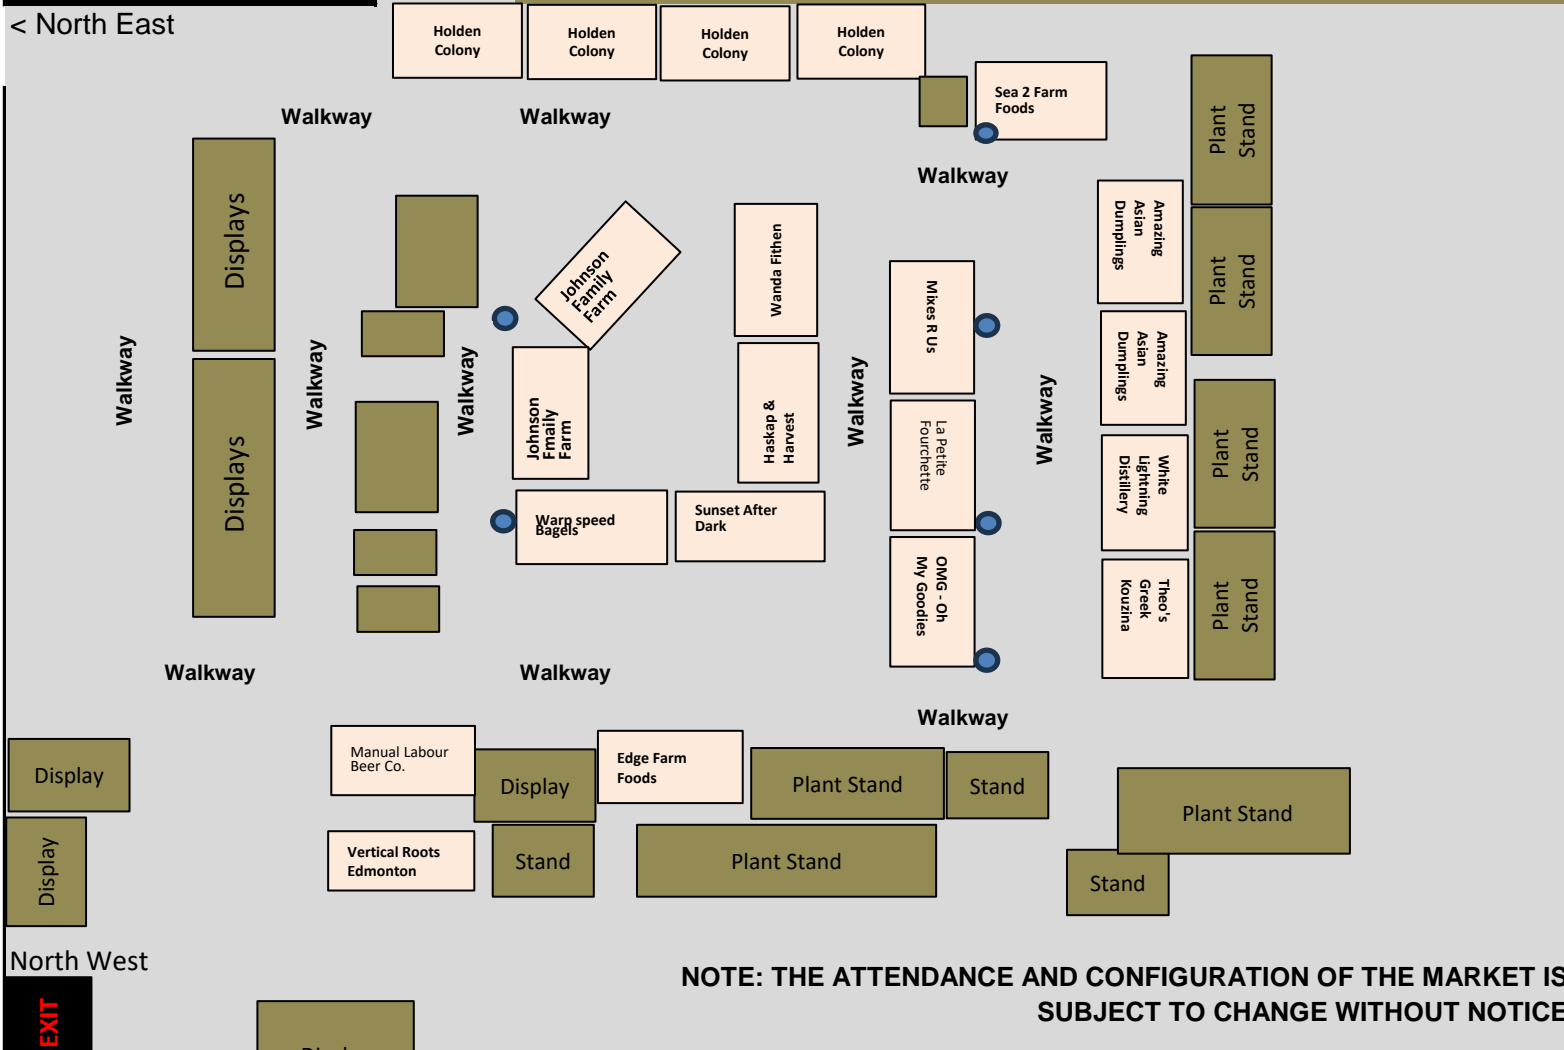

<<< Greenhouse EMPLOYEE Access ONLY

EAST

Bay 1

Bay 2

EXIT

29-Feb-24

< North East

ATTENDNACE	
Amazing Asian Dumplings	1
Edge Farm Foods	2
Haskap and Harvest	3
Holden Colony	4
Irving's Farm Fresh Ltd.	5
ABSENT	
Johnson Family Farm	6
La Petite Fourchette	7
Maunual Labour Beer Co.	8
Mixes 'R' Us	9
OMG - Oh My Goodies!	10
Sea 2 Farm Foods	11
Sunset After Dark	12
Theo's Greek Kouzina	13
Vertical Roots Edmonton	14
Wanda Fithen	15
Warp Speed Bagels	16
White Lightning Distillery	17
Total Vendors Scheduled	

NOTE: THE ATTENDANCE AND CONFIGURATION OF THE MARKET IS SUBJECT TO CHANGE WITHOUT NOTICE

North West

EXIT