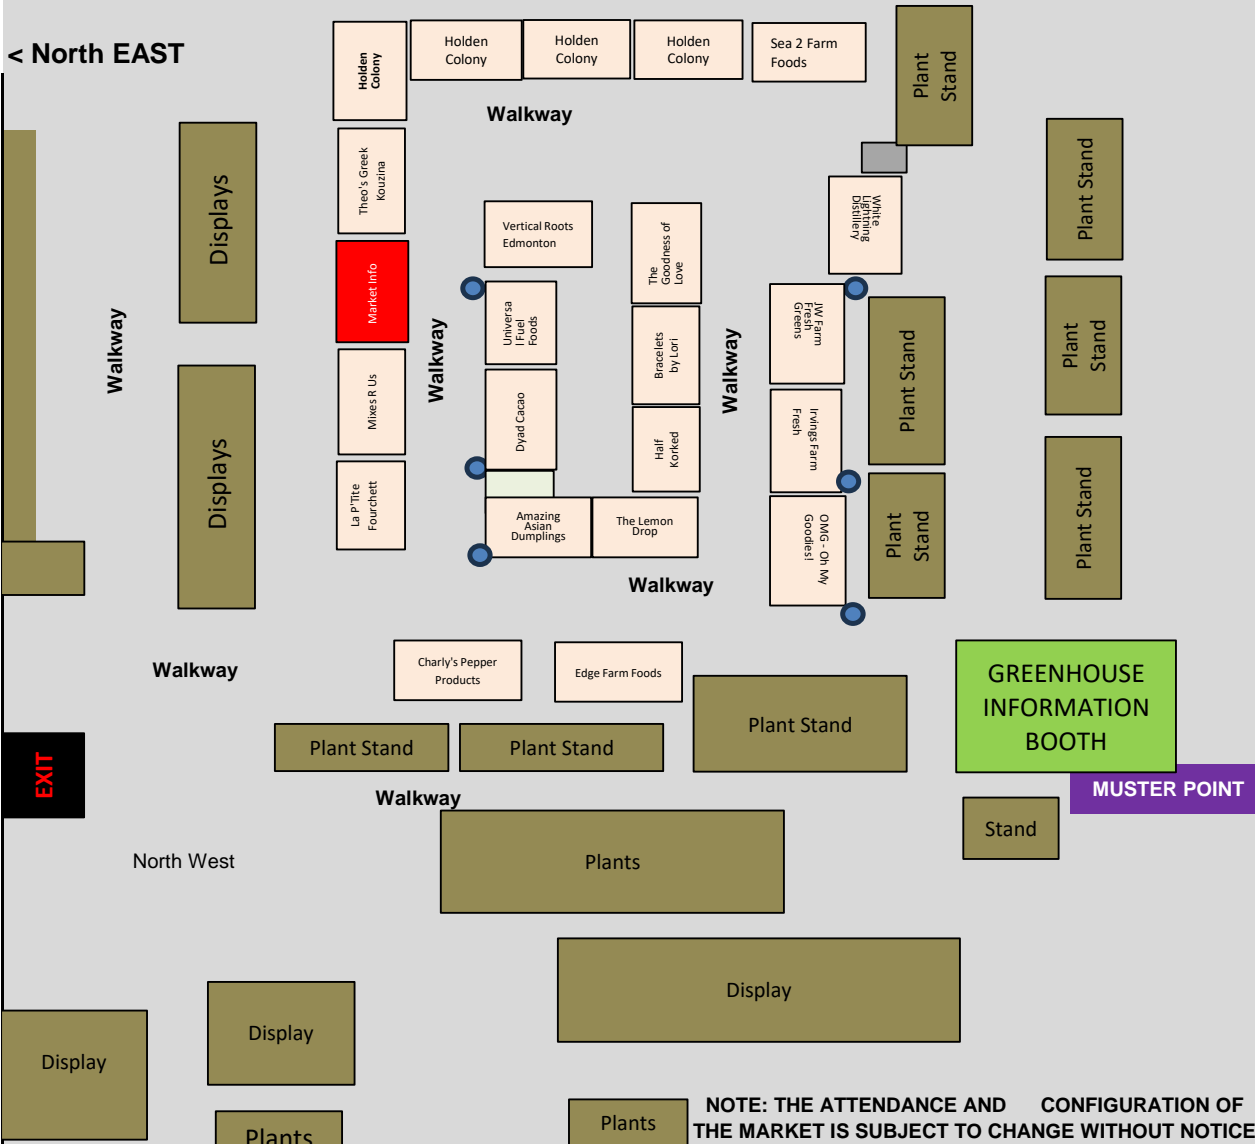

<<< Greenhouse **EMPLOYEE** Access ONLY

**EAST**

Bay 1

Bay 2

GH Staff only beyond this point

**EXIT**

No Entry

Feb. 6, 2025

< North EAST

ATTENDNACE	
Amazing Asian Dumplings	1
Charly's Pepper Products	2
Dyad Cacao	3
Edge Farm Foods	4
Half Korked Winery	5
Holden Colony	6
Irving's Farm Fresh Ltd.	7
Johnson Family Farm	8
<b>ABSENT</b>	
JW FARM FRESH GREENS	9
La Petite Fourchette	10
Mixes 'R' Us	11
OMG - Oh My Goodies!	12
Sea 2 Farm Foods	13
The Lemon Drop	14
The Goodness of Love	15
Theo's Greek Kouzina	16
Universal Fuel Foods	17
Vertical Roots Edmonton	18
White Lightning Distillery	19
<b>Total Vendors Scheduled</b>	
<b>ADD: Bracelets by Lori</b>	20

NOTE: THE ATTENDANCE AND CONFIGURATION OF THE MARKET IS SUBJECT TO CHANGE WITHOUT NOTICE

**MUSTER POINT**

**GREENHOUSE INFORMATION BOOTH**

**EXIT**