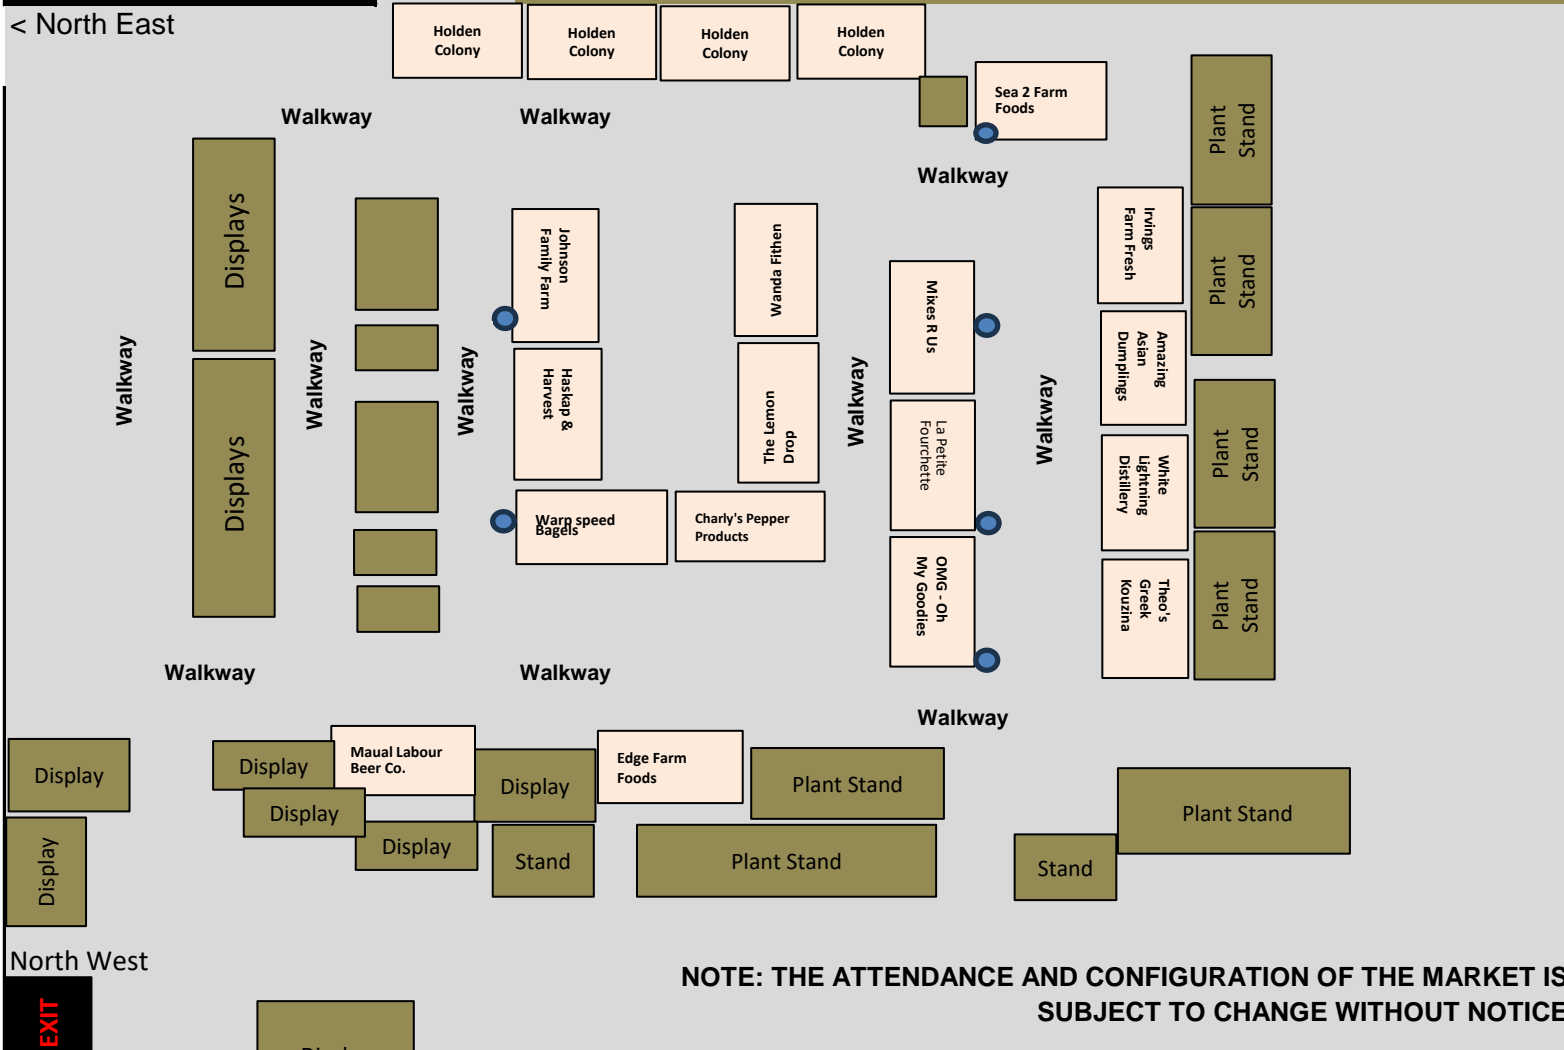

<<< Greenhouse EMPLOYEE Access ONLY

EAST

Bay 1

Bay 2

EXIT

08-Feb-24

< North East

ATTENDNACE

Amazing Asian Dumplings	1
Charly's Pepper Products	2
Edge Farm Foods	3
Haskap and Harvest	4
Holden Colony	5
Irving's Farm Fresh Ltd.	6
Johnson Family Farm	7
La Petite Fourchette	8
Maunual Labour Beer Co.	9
Mixes 'R' Us	10
OMG - Oh My Goodies!	11
Sea 2 Farm Foods	12
The Lemon Drop	13
Theo's Greek Kouzina	14
Wanda Fithen	15
Warp Speed Bagels	16
White Lightning Distillery	17
Total Vendors Scheduled	

NOTE: THE ATTENDANCE AND CONFIGURATION OF THE MARKET IS SUBJECT TO CHANGE WITHOUT NOTICE

North West

EXIT