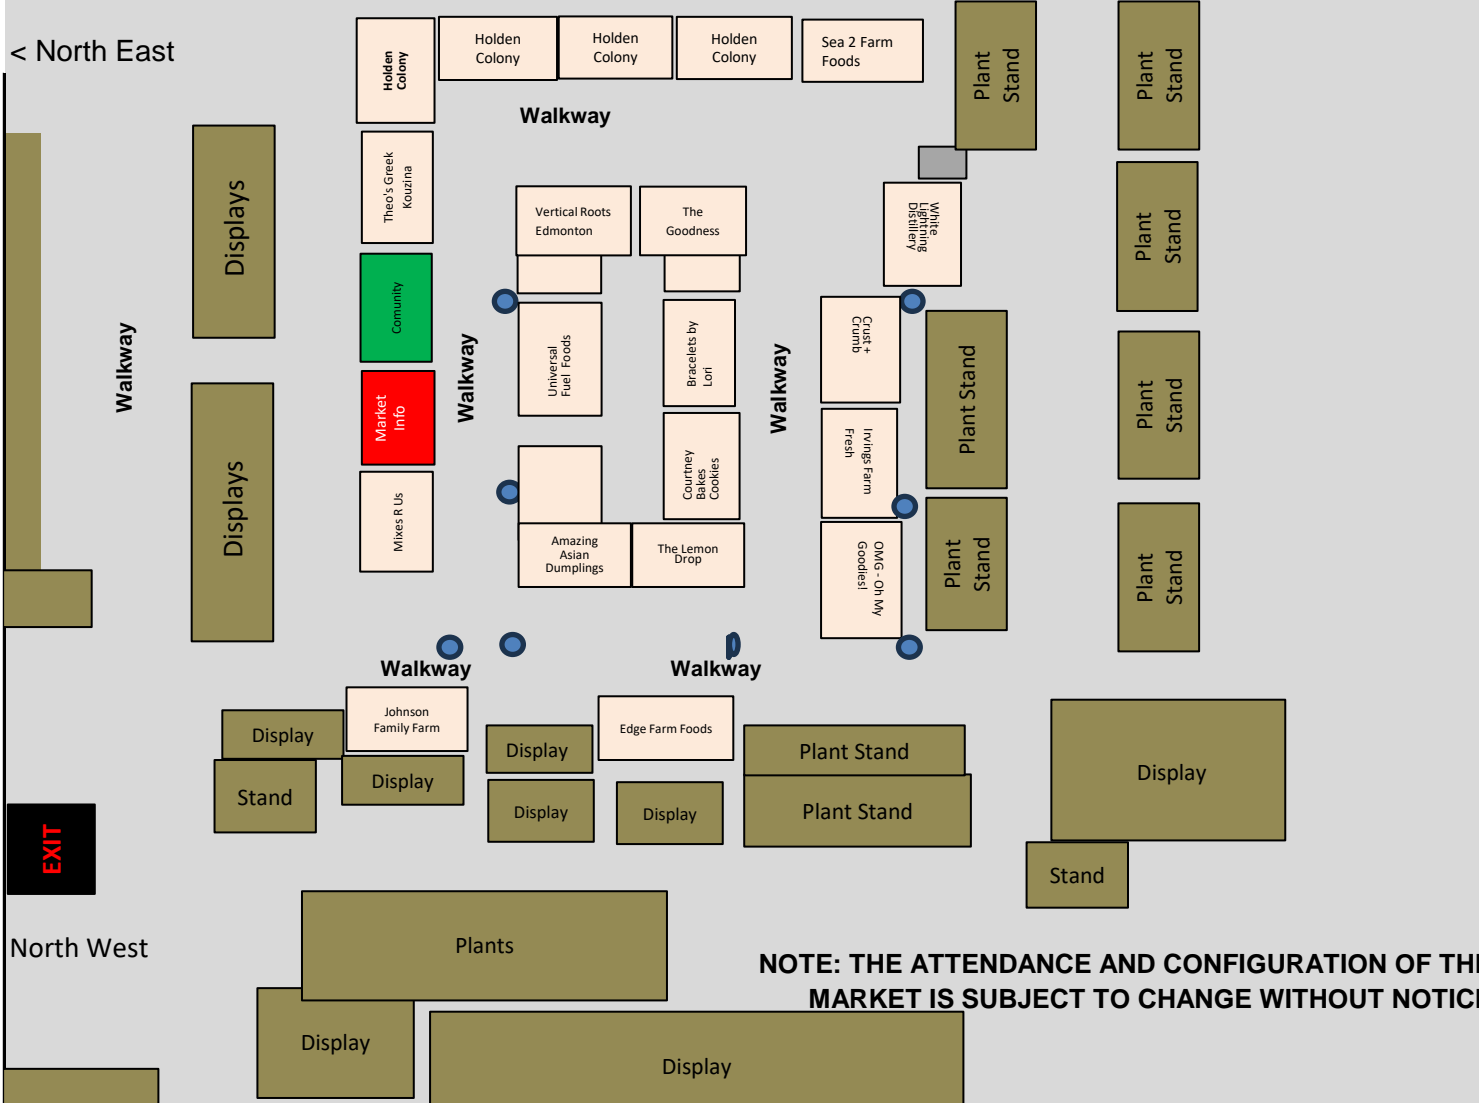

<<< Greenhouse EMPLOYEE Access ONLY

EAST

Bay 1

Bay 2

GH Staff only beyond this point

EXIT

No Entry

Jan. 16, 2025

< North East

ATTENDNACE	
Amazing Asian Dumplings	1
Bracelets by Lori/She's Creative	2
Courtney Bakes Cookies	3
Crust + Crumb	4
Edge Farm Foods	5
Holden Colony	6
Irving's Farm Fresh Ltd.	7
Johnson Family Farm	8
Mixes 'R' Us	9
OMG - Oh My Goodies!	10
Sea 2 Farm Foods	11
The Lemon Drop	12
The Goodness of Love	13
Theo's Greek Kouzina	14
Universal Fuel Foods	15
Vertical Roots Edmonton	16
White Lightning Distillery	17
Josephburg Ag Society	18
Total Vendors Scheduled	

NOTE: THE ATTENDANCE AND CONFIGURATION OF THE MARKET IS SUBJECT TO CHANGE WITHOUT NOTICE

EXIT

North West