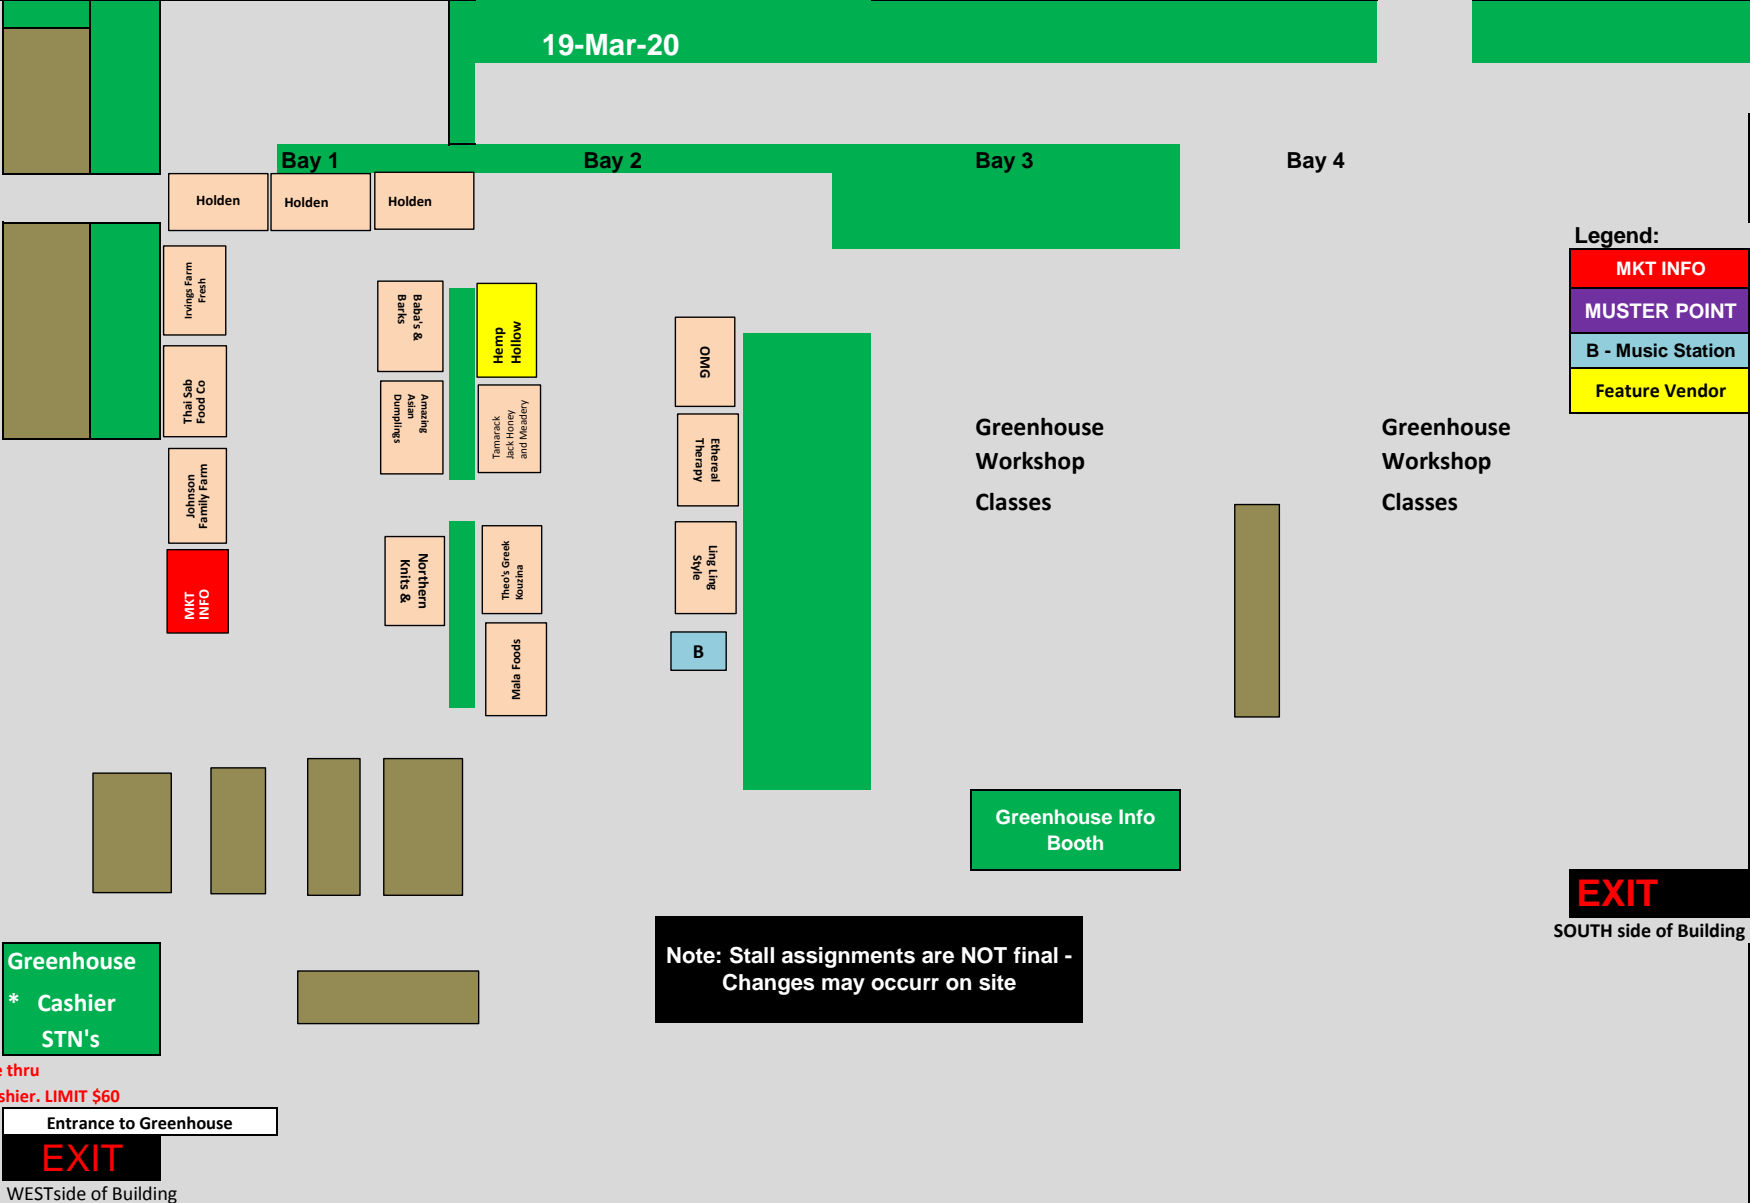

<<< Greenhouse EMPLOYEE Access ONLY

Greenhouse EMPLOYEE Access ONLY >>>

19-Mar-20

EXIT

<<<<<<<<NORTH

EXIT

EXIT

Legend:

- MKT INFO
- MUSTER POINT
- B - Music Station
- Feature Vendor

EXIT

SOUTH side of Building

MEET AT SOUTHWEST GATE TO GREENHOUSE (RR232)

MUSTER POINT