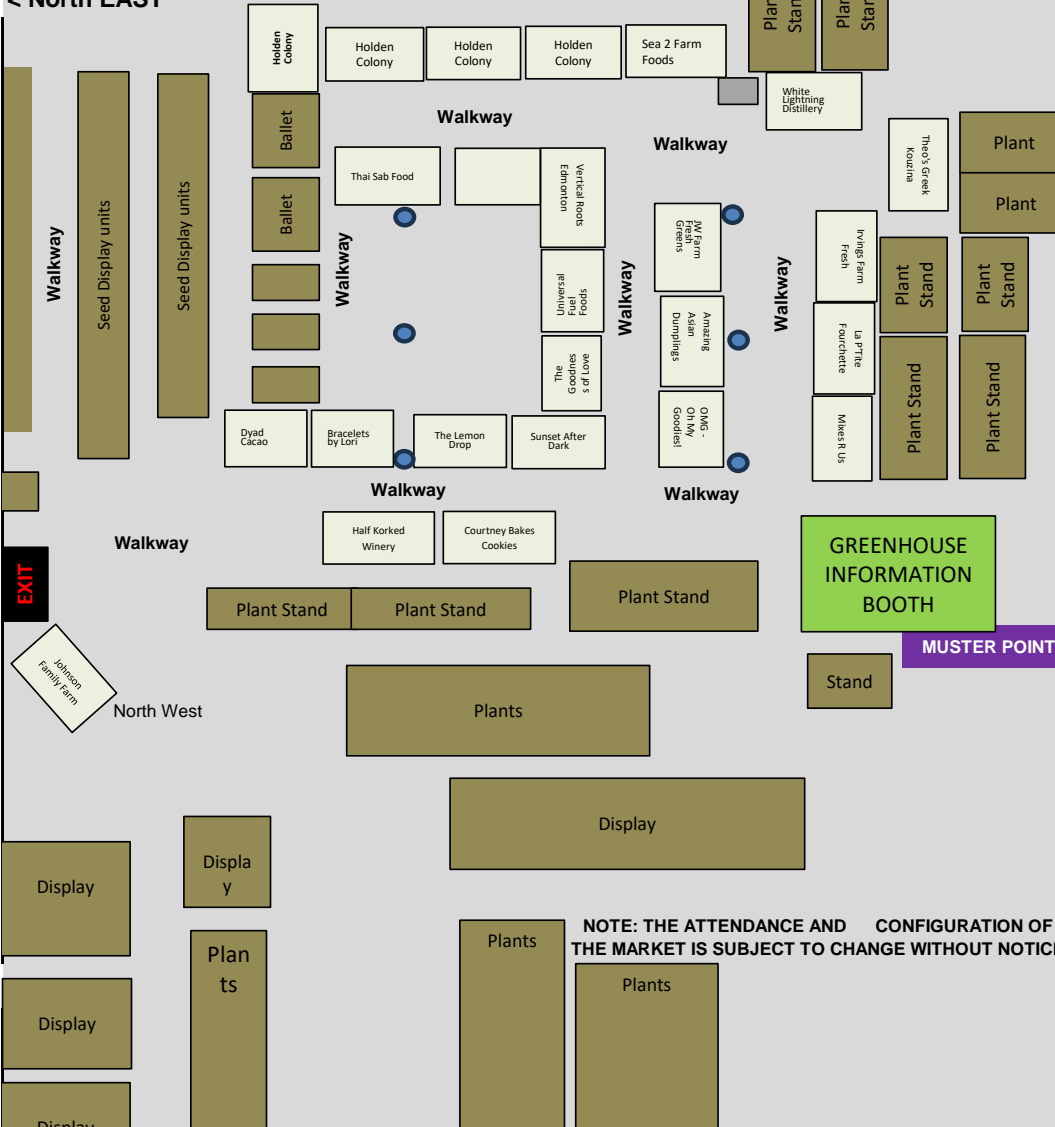

<<< Greenhouse **EMPLOYEE** Access ONLY

EAST

Bay 1

Bay 2

Bay 3

GH Staff only beyond this point

No Entry

06-Mar-25

EXIT

< North EAST

South EAST>

Legend:

MARKET INFO

MUSTER POINT

COMMUNITY

ATTENDNACE	
Amazing Asian Dumplings	1
Bracelets by Lori/She's Creative	2
Courtney Bakes Cookies	3
Dyad Cacao	4
Edge Farm Foods - ABSENT	5
Half Korked Winery	6
Holden Colony	7
Irving's Farm Fresh Ltd.	8
Johnson Family Farm	9
JW FARM FRESH GREENS	10
La Petite Fourchette	11
Mixes 'R' Us	12
OMG - Oh My Goodies!	13
Sea 2 Farm Foods	14
Sunset After Dark	15
Thai Sab Food Company	16
The Lemon Drop	17
The Goodness of Love	18
Theo's Greek Kouzina	19
Universal Fuel Foods	20
Vertical Roots Edmonton	21
White Lightning Distillery	22
Total Vendors Scheduled	

GREENHOUSE INFORMATION BOOTH

MUSTER POINT

NOTE: THE ATTENDANCE AND CONFIGURATION OF THE MARKET IS SUBJECT TO CHANGE WITHOUT NOTICE

EXIT

Johnson Family Farm

North West