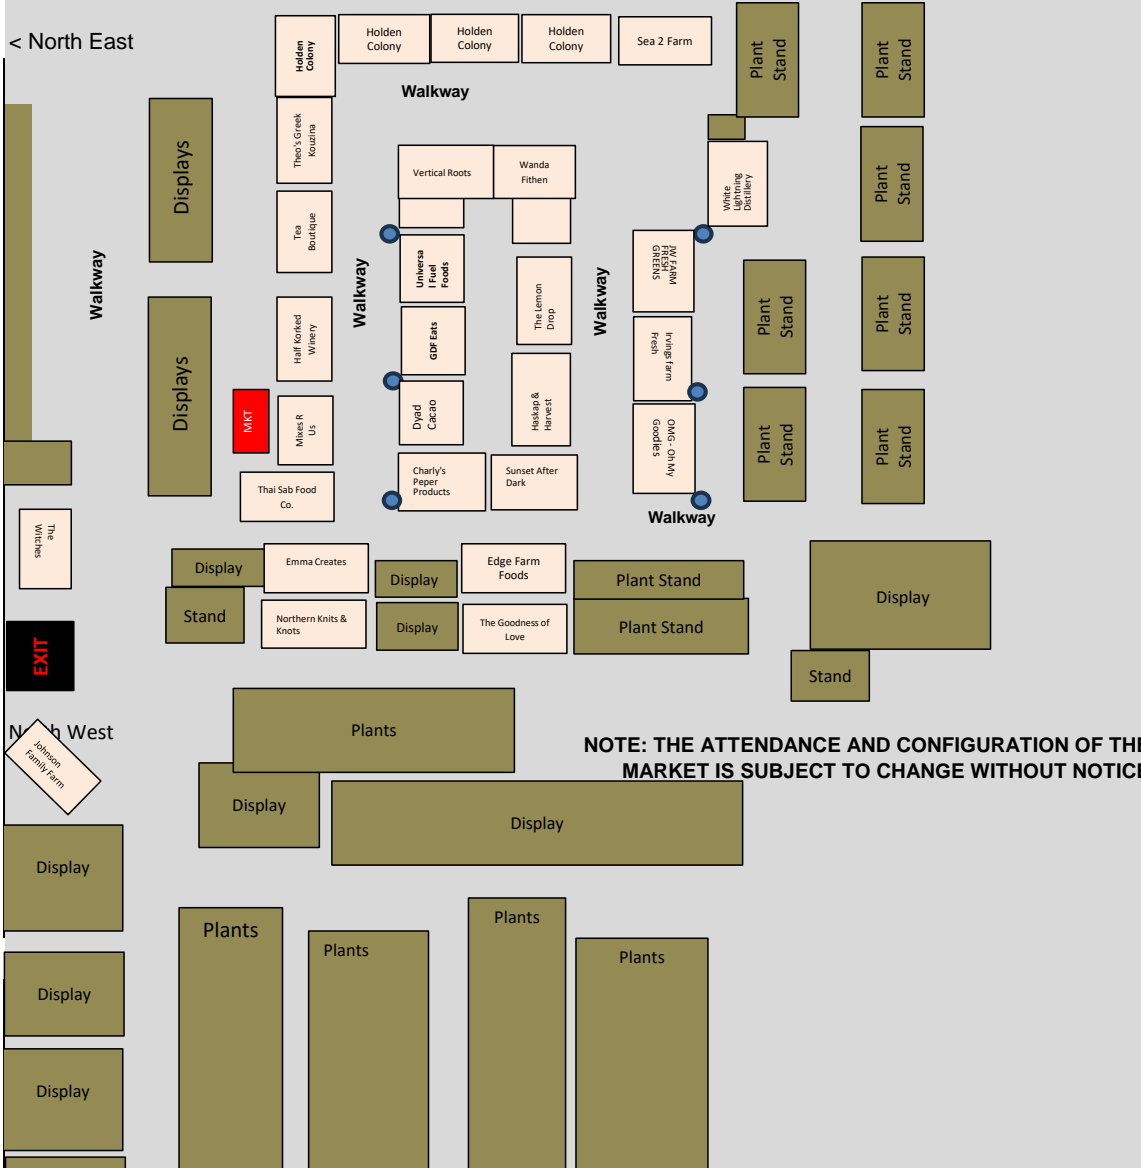

<< Greenhouse **EMPLOYEE** Access ONLY

EAST

Bay 1

Bay 2

GH Staff only beyond this point

EXIT

No Entry

Nov. 28, 2024

< North East

NOTE: THE ATTENDANCE AND CONFIGURATION OF THE MARKET IS SUBJECT TO CHANGE WITHOUT NOTICE

ATTENDNACE	
Charly's Pepper Products	1
Dyad Cacao	2
Edge Farm Foods	3
Emma Creates	4
Half Korked Winery	5
Haskap and Harvest	6
Holden Colony	7
Irving's Farm Fresh Ltd.	8
GDFeats	9
Johnson Family Farm	10
JW FARM FRESH GREENS	11
Mixes 'R' Us	12
Northern Knits & Knots	13
OMG - Oh My Goodies!	14
Sea 2 Farm Foods	15
Sunset After Dark	16
Thai Sab Food Company	17
The Lemon Drop	18
Tea Boutique	19
The Goodness of Love	20
Theo's Greek Kouzina	21
The Witches Table	22
Universal Fuel Foods	23
Vertical Roots Edmonton	24
Wanda Fithen	25
White Lightning Distillery	26
Total Vendors Scheduled	