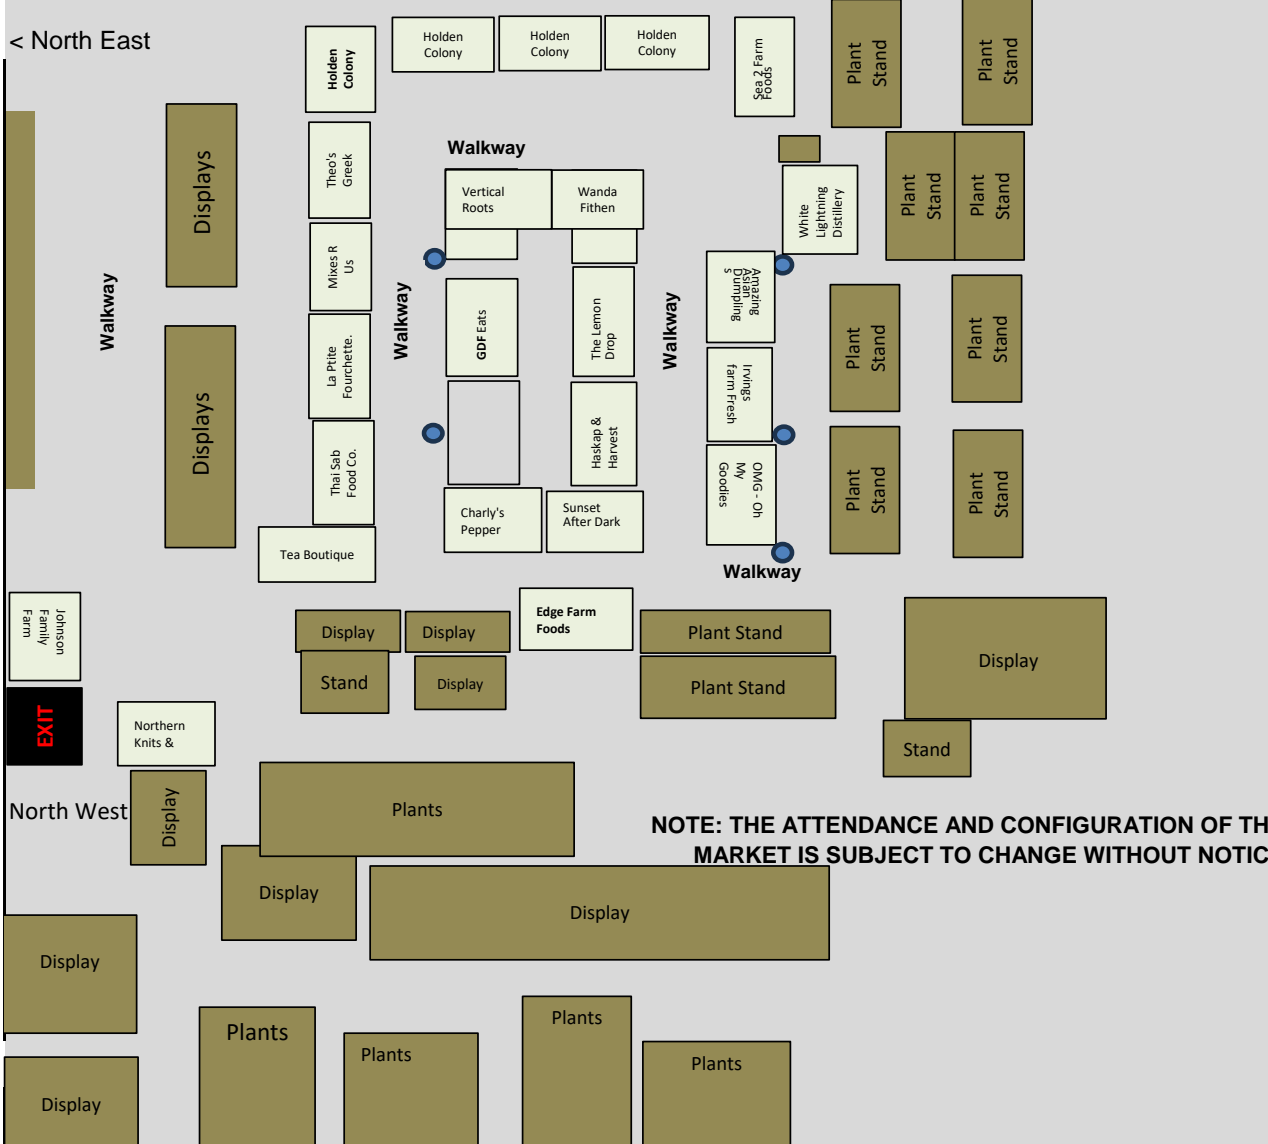

<<< Greenhouse **EMPLOYEE** Access ONLY

EAST

Bay 1

Bay 2

GH Staff only beyond this point

EXIT

No Entry

Oct. 24, 2024

< North East

ATTENDNACE	
Amazing Asian Dumplings	1
Charly's Pepper Products	2
Edge Farm Foods	3
Haskap and Harvest	4
Holden Colony	5
Irving's Farm Fresh Ltd.	6
GDFeats	7
Johnson Family Farm	8
La Petite Fourchette	9
Mixes 'R' Us	10
Northern Knits & Knots	11
OMG - Oh My Goodies!	12
Sea 2 Farm Foods	13
Sunset After Dark	14
Thai Sab Food Company	15
The Lemon Drop	16
Tea Boutique	17
Theo's Greek Kouzina	18
Vertical Roots Edmonton	19
Wanda Fithen	20
White Lightning Distillery	21
Total Vendors Scheduled	

NOTE: THE ATTENDANCE AND CONFIGURATION OF THE MARKET IS SUBJECT TO CHANGE WITHOUT NOTICE