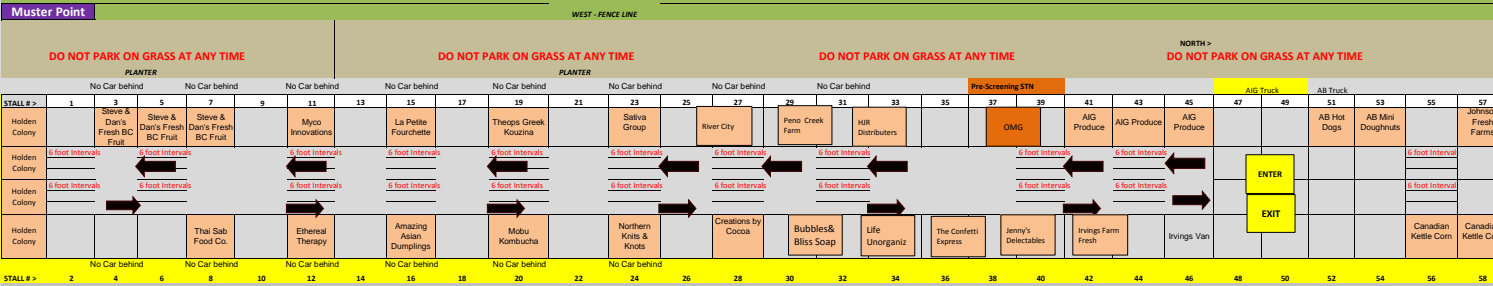

Salisbury Farmers' Market
Weekly Site Layout

10-Sep-20

South Entrance to Greenhouse

September-10-20