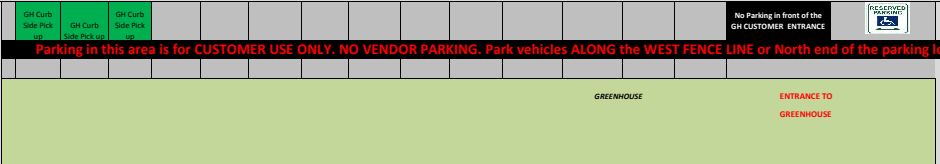

----- TWO WAY TRAFFIC ONLY ----- ABSOLUTELY NO PARKING at ANYTIME ----- TWO WAY TRAFFIC ONLY ----- ABSOLUTELY NO PARKING at ANYTIME -----